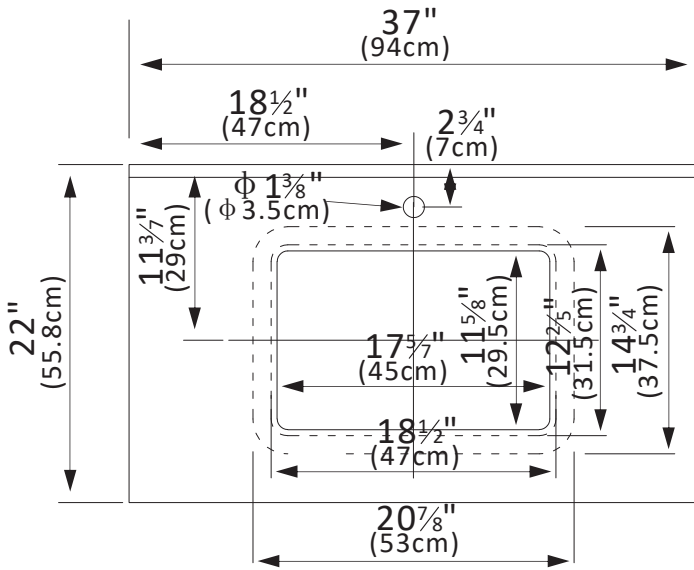

INSTALLATION SPECIFICATION

Sku:	706137-CTP-GW
Product Dimensions:	37"W x 22"D x 9"H
Sink-External Dimension:	20 ⁷ / ₈ "W x 14 ³ / ₄ "D x 8 ³ / ₄ "H
Sink-Internal Dimension:	17 ⁵ / ₇ "W x 11 ⁵ / ₈ "D x 6 ⁵ / ₇ "H
Countertop Thickness:	1 ³ / ₇ "
Drain Hole Diameter:	φ 1 ³ / ₈ "
Weight:	79.4 lbs
Material:	Engineered Stone
Color Finish:	Grain White (GW)
Edge Polishing:	Flat Edge
Faucet Hole Spacing (in.) :	Single Hole
Sink:	Single Sink

Malaga 37"x22"

Bathroom Vanity Top

All measurements are approximate. Measurements may vary +/- 1/2

Backsplash