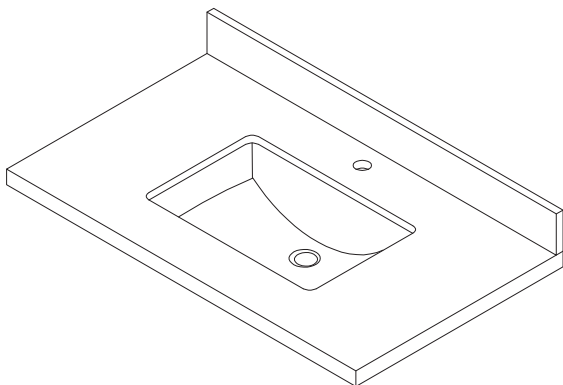

INSTALLATION SPECIFICATION

Sku:	706137-CTP-GW
Product Dimensions:	37"W x 22"D x 9"H
Sink-External Dimension:	20 ⁷ / ₈ "W x 14 ³ / ₄ "D x 8 ³ / ₄ "H
Sink-Internal Dimension:	17 ⁵ / ₇ "W x 11 ⁵ / ₈ "D x 6 ⁵ / ₇ "H
Countertop Thickness:	1 ³ / ₇ "
Drain Hole Diameter:	φ 1 ³ / ₈ "
Weight:	79.4 lbs
Material:	Engineered Stone
Color Finish:	Grain White (GW)
Edge Polishing:	Flat Edge
Faucet Hole Spacing (in.) :	Single Hole
Sink:	Single Sink

Malaga 37"x22"

Bathroom Vanity Top

All measurements are approximate. Measurements may vary +/- 1/2

Backsplash