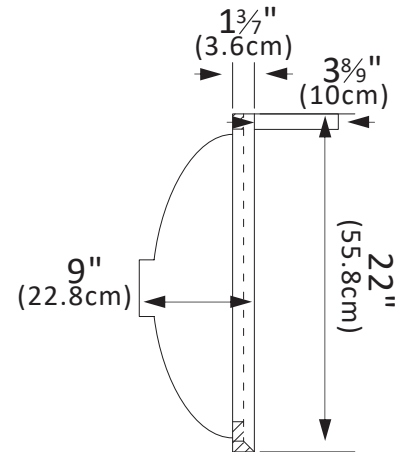

INSTALLATION SPECIFICATION

Sku:	706137-CTP-GW
Product Dimensions:	37"W x 22"D x 9"H
Sink-External Dimension:	20 ⁷ / ₈ "W x 14 ³ / ₄ "D x 8 ³ / ₄ "H
Sink-Internal Dimension:	17 ⁵ / ₇ "W x 11 ⁵ / ₈ "D x 6 ⁵ / ₇ "H
Countertop Thickness:	1 ³ / ₇ "
Drain Hole Diameter:	φ 1 ³ / ₈ "
Weight:	79.4 lbs
Material:	Engineered Stone
Color Finish:	Grain White (GW)
Edge Polishing:	Flat Edge
Faucet Hole Spacing (in.) :	Single Hole
Sink:	Single Sink

Malaga 37"x22"

Bathroom Vanity Top

All measurements are approximate. Measurements may vary +/- 1/2

Backsplash